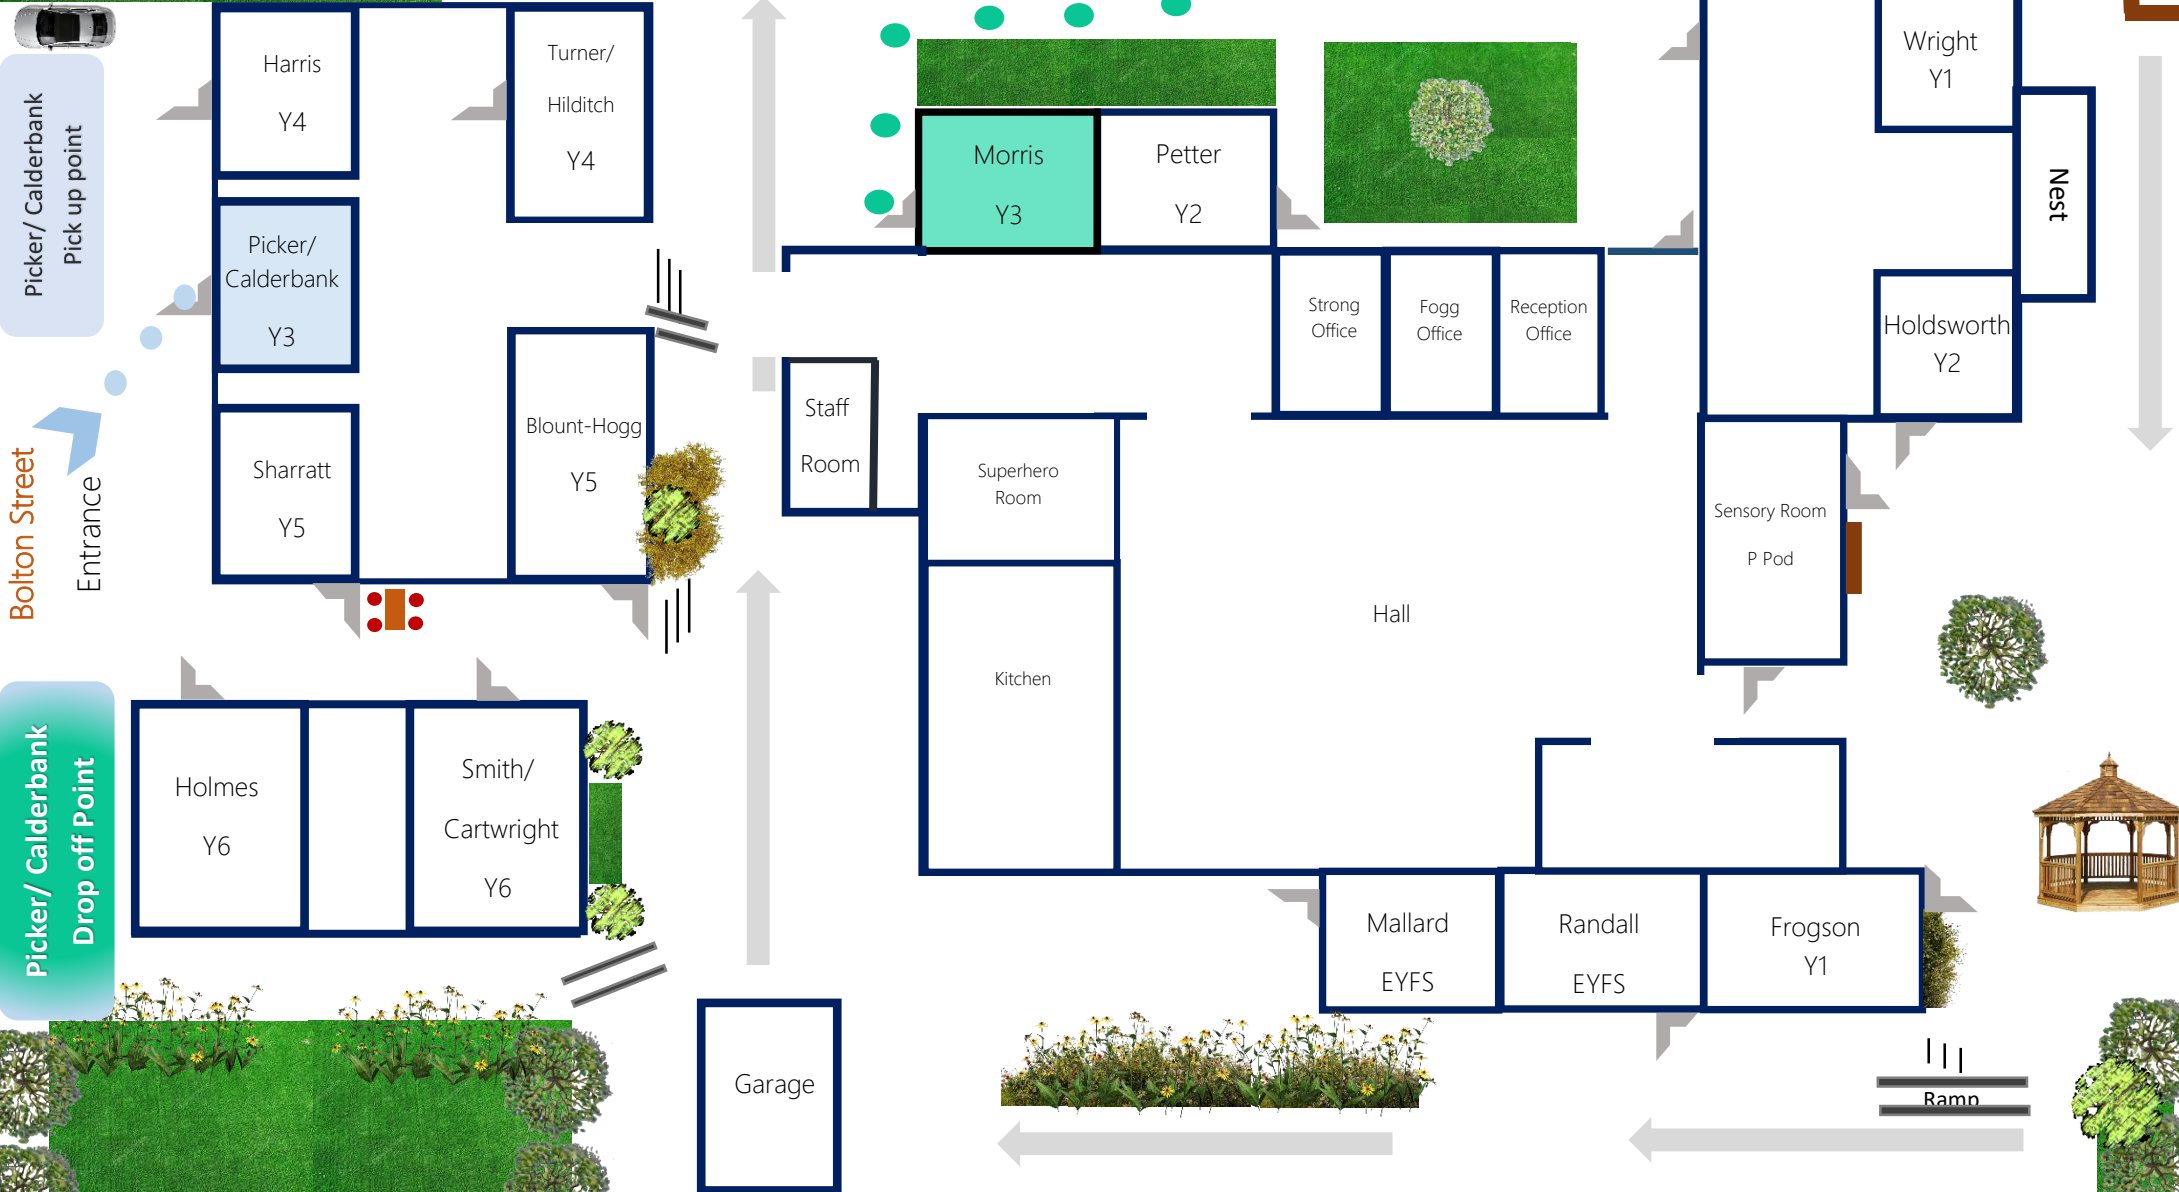

Drop off: 8:40-8:55am

Pick up-3:20pm

YEAR 3

Map

Morris
Pick up Point

Morris Drop off Point

South Street Entrance
(Green Gates)

Picker/ Calderbank
Pick up point

Bolton Street
Entrance

Picker/ Calderbank
Drop off Point

Staff
Room

Superhero
Room

Kitchen

Strong
Office

Fogg
Office

Reception
Office

Sensory Room
P Pod

Wright
Y1

Holdsworth
Y2

Nest

Holmes
Y6

Smith/
Cartwright
Y6

Mallard
EYFS

Randall
EYFS

Frogson
Y1

Garage

Ramp

The grey arrows indicate our school's new one-way system. Please try to adhere to this when arriving and leaving the school grounds. We encourage you to use the gate suggested above, however siblings can arrive at the same gate, but please follow the one-way system to your classroom.